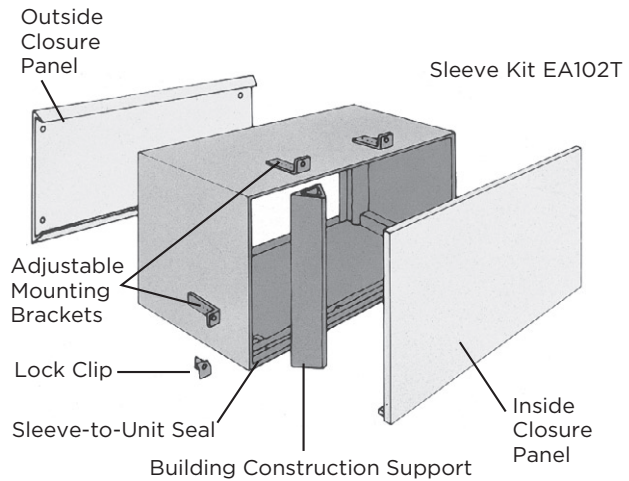

Performance	
BTU (Cool)	10,000 / 9,800
BTU (Heat)	10,600 / 8,600
Dehumidification (Pints/Hour)	2.8
Cool Area (Sq. Ft.)	500
Energy Efficiency Ratio	9.4
Electrical	
Volts	230 / 208
Amps (Cool)	4.9 / 5.3
Amps (Heat)	15.5 / 14.2
Watts (Cool)	1,060 / 1,045
Watts (Heat)	3,450 / 2,800
Length of Power Cord	6'
Plug Type (NEMA)*	LCDI (C)
Features	
Electronic Controls	Ready-Select™ Controls
Fan Speeds (Cool/Fan/Heat)	3 / 3 / 3
Low Voltage Start-Up	Yes
Auto Cool Function	Yes
Energy Save	Yes
Sleep Mode	Yes
Filter Check	Yes
24 Hour On/Off Timer	Yes
Clean Air Ionizer	
Remote Control	Full-Function with Heat
Air CFM (High/Med/Low)	292 / 267 / 243
Air Direction Control	4-Way
Fresh Air/Exhaust Vent/Closed	No/No/Yes
Filter Type	Antimicrobial Mesh
Filter Access	Slide-Out
Slide-Out Chassis	
Cabinet Louvers	
Rear Grille	Yes
Window Mounting Kit	Universal Trim Kit
Optional Accessories	
Window Mount Kit	EA102T
Outside Grille	EA109T
Certifications	
Performance	AHAM
Specifications	
Refrigerant	R410a
Shipping Weight (Approx.)	80 Lbs.

*Plug Type (NEMA)
(C) 6-20P

NOTE: For planning purposes only. Always consult local and national electric codes. Refer to Product Installation Guide for detailed installation instructions on the web at frigidaire.com.

Product Dimensions	
A - Height	14-1/2"
B - Width	24"
C - Depth	20-1/2"
D - Max. Wall Thickness	18"

Wall Cutout Dimensions	
Height	15-1/4"
Width	25-1/2"

Accessories information available on the web at frigidaire.com